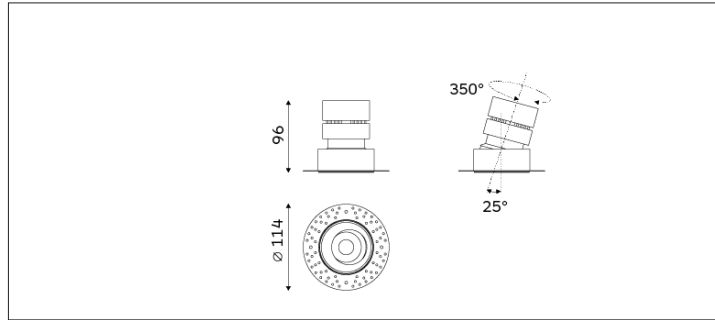

57.07502 SILO Recessed Downlight Trimless

Light Distribution	SILO Recessed Downlight
Colour Temperature	2700/3000/3500/4000K
Colour Rendition Index	CRI 90
Optics	LENS
Beam Angle	21D/26D/39D
Cut Out	75mm
Connected Load	15W
Luminous Flux Of The Luminaire	1168lm
Luminaire Efficacy	78m/W
Colour Deviation	SDCM <5
Light Source	LED
LED Type	COB
Dimming Method	Triac/1-10V/ Dali
Cover Material	Aluminum
Body Material	Aluminum
IP Rating	IP20
Housing Colour	Sandy White/ Sandy Black
Weight	0.5Kg
Technical Region	220-240V 50/60Hz

Light Beam Talbe		
h(m)	E(lx)	D(m)
		26°
1.0	4853	0.47
2.0	1213	0.93
3.0	539	1.40
4.0	303	1.87
5.0	194	2.33

Star hotel rooms, aisles, villas, high-end private clubs, restaurants and other commercial spaces (such as furniture stores, ceramic and sanitary ware chain shops, brand chain shops and other commercial atmosphere lighting applications)