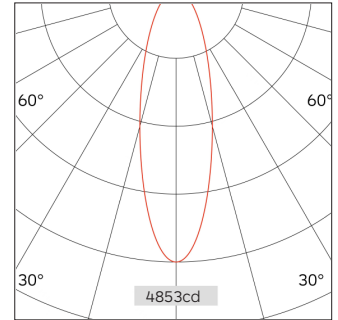

57.07502 SILO Recessed Downlight Trimless

Light Distribution	SILO Recessed Downlight
Colour Temperature	2700/3000/3500/4000K
Colour Rendition Index	CRI 90
Optics	LENS
Beam Angle	21D/26D/39D
Cut Out	75mm
Connected Load	15W
Luminous Flux Of The Luminaire	1168lm
Luminaire Efficacy	78m/W
Colour Deviation	SDCM <5
Light Source	LED
LED Type	COB
Dimming Method	Triac/1-10V/ Dali
Cover Material	Aluminum
Body Material	Aluminum
IP Rating	IP20
Housing Colour	Sandy White/ Sandy Black
Weight	0.5Kg
Technical Region	220-240V 50/60Hz

Light Beam Talbe		
h(m)	E(lx)	D(m)
		26°
1.0	4853	0.47
2.0	1213	0.93
3.0	539	1.40
4.0	303	1.87
5.0	194	2.33

Star hotel rooms, aisles, villas, high-end private clubs, restaurants and other commercial spaces (such as furniture stores, ceramic and sanitary ware chain shops, brand chain shops and other commercial atmosphere lighting applications)