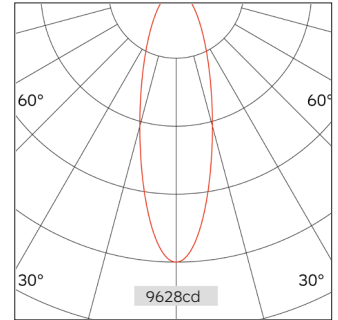

93.07311 EMMA Surface Mounted Lighting

Light Distribution	Surface Mounted Lighting
Colour Temperature	2700/3000/3500/4000K
Colour Rendition Index	CRI 90
Optics	LENS
Beam Angle	18D/26D/39D
Installation method	Surface Mounted
Connected Load	24W
Luminous Flux Of The Luminaire	2188lm
Luminaire Efficacy	91m/W
Colour Deviation	SDCM <5
Light Source	LED
LED Type	COB
Dimming Method	Triac/1-10V/ Dali
Cover Material	Aluminum
Body Material	Aluminum
IP Rating	IP20
Housing Colour	Sandy White/ Sandy Black
Weight	0.7Kg
Technical Region	220-240V 50/60Hz

Light Beam Talbe		
h(m)	E(lx)	D(m)
		26°
1.0	9614	0.47
2.0	2404	0.94
3.0	1068	1.40
4.0	600	1.87
5.0	385	2.34

Application areas: retail, museums, hospitality, residential, offices and lobbies.