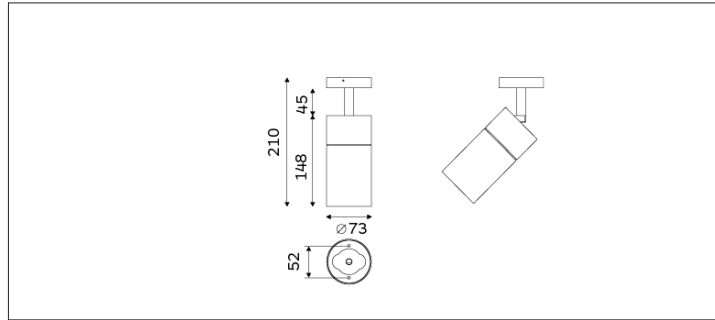

93.07311 EMMA Surface Mounted Lighting

Light Distribution	Surface Mounted Lighting
Colour Temperature	2700/3000/3500/4000K
Colour Rendition Index	CRI 90
Optics	LENS
Beam Angle	18D/26D/39D
Installation method	Surface Mounted
Connected Load	24W
Luminous Flux Of The Luminaire	2188lm
Luminaire Efficacy	91m/W
Colour Deviation	SDCM <5
Light Source	LED
LED Type	COB
Dimming Method	Triac/1-10V/ Dali
Cover Material	Aluminum
Body Material	Aluminum
IP Rating	IP20
Housing Colour	Sandy White/ Sandy Black
Weight	0.7Kg
Technical Region	220-240V 50/60Hz

Light Beam Talbe		
h(m)	E(lx)	D(m)
		26°
1.0	9614	0.47
2.0	2404	0.94
3.0	1068	1.40
4.0	600	1.87
5.0	385	2.34

Application areas: retail, museums, hospitality, residential, offices and lobbies.